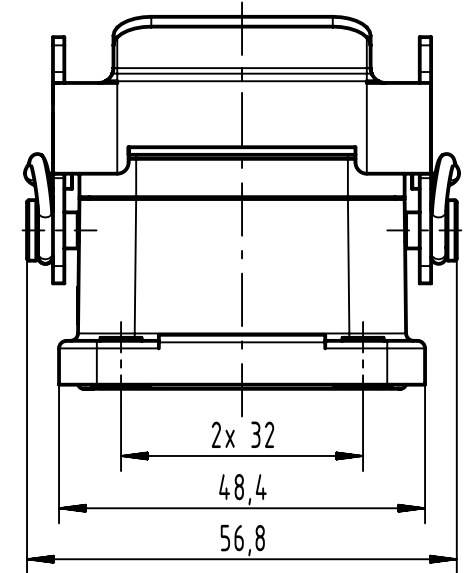

A

B

C

D

	All Dimensions in mm Original Size DIN A4		Scale 1:1	Free size tol.		Ref.
						Sub.
	All rights reserved		Created by SPRENB	Inspected by GERB	Standardisation	Date 2023-09-21
	Department EL PD		Title Han High Temp 24B Base Panel 2 levers			State Final Release
HARTING D-32339 Espelkamp			Type TB	Number 09 62 824 0391		Doc-Key / ECM-Nr. 100526084 / UGD/001/C 500000253836
					Rev. C	Page 1/1