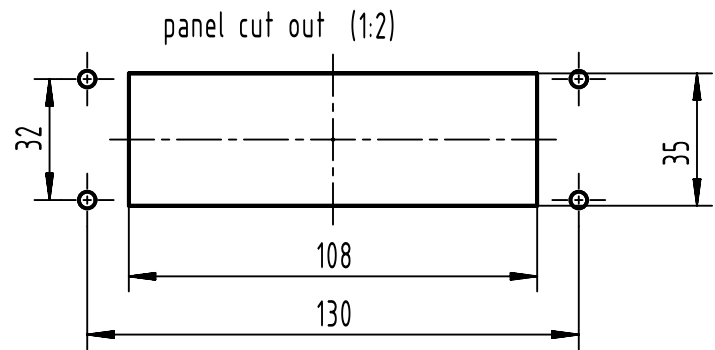

A

B

C

D

	All Dimensions in mm Original Size DIN A4		Scale 1:1	Free size tol.		Ref.
						Sub.
	All rights reserved		Created by SPRENB	Inspected by GERB	Standardisation	Date 2023-09-21
	Department EL PD		Title Han High Temp 24B Base Panel 2 levers			State Final Release
HARTING D-32339 Espelkamp			Type TB	Number 09 62 824 0391		Doc-Key / ECM-Nr. 100526084 / UGD/001/C 500000253836
					Rev. C	Page 1/1