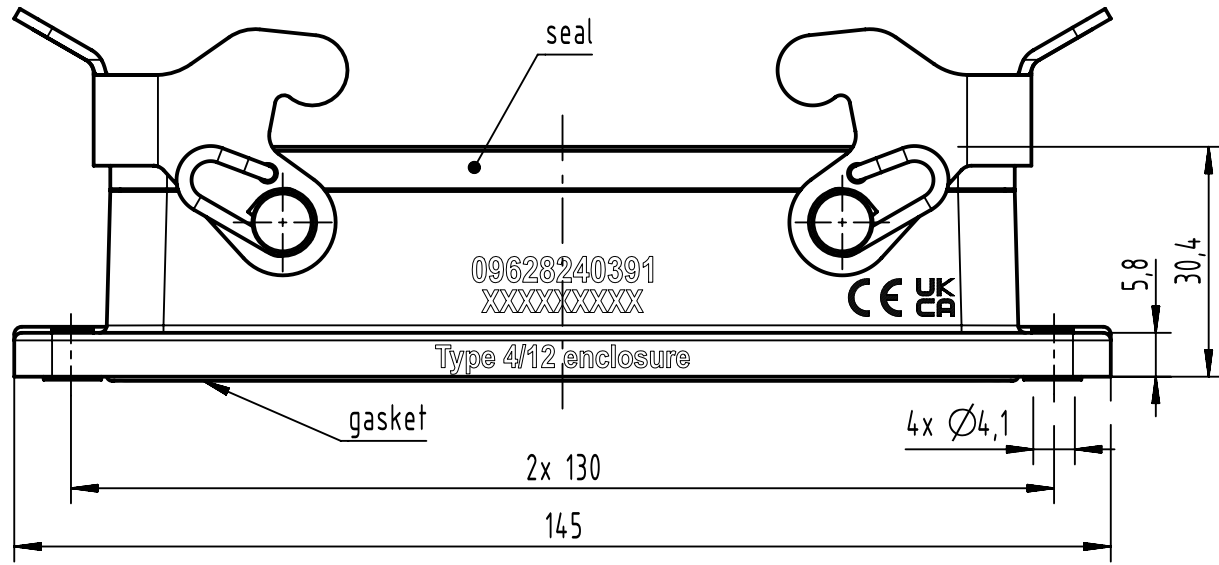

A

B

C

D

	All Dimensions in mm Original Size DIN A4		Scale 1:1	Free size tol.		Ref.
						Sub.
	All rights reserved		Created by SPRENB	Inspected by GERB	Standardisation	Date 2023-09-21
	Department EL PD		Title Han High Temp 24B Base Panel 2 levers			State Final Release
HARTING D-32339 Espelkamp			Type TB	Number 09 62 824 0391		Doc-Key / ECM-Nr. 100526084 / UGD/001/C 500000253836
					Rev. C	Page 1/1