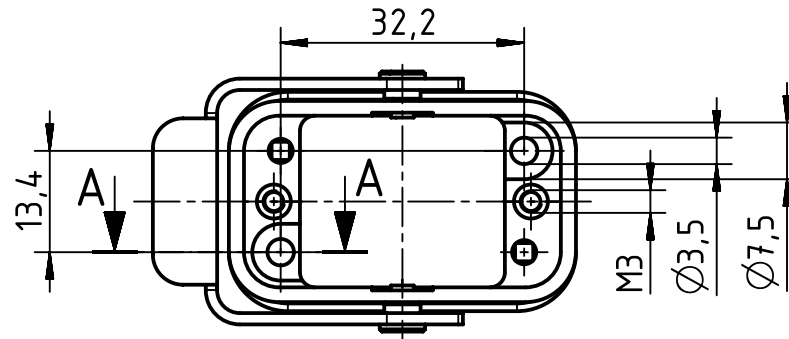

1 2 3 4 5 6

A

B

C

D

panel cut out

A-A

	All rights reserved Department EL PD HARTING Electric GmbH & Co. KG D-32339 Espelkamp	All Dimensions in mm Original Size DIN A4		Scale 1:1	Free size tol.	Ref. Sub. TB 09 12 708 0301 v. 06.04.10	
		Created by RULLKOETTER	Inspected by SCHNIEDER	Standardisation RUETERA	Date 2017-10-10	State Final Release	
Title Han Q 8/0-agg Metall RoHS konform						Doc-Key / ECM-Nr. 100086280/UGD/005/A 500000126301	
Type TB				Number 09 12 708 0301		Rev. A	Page 1/1