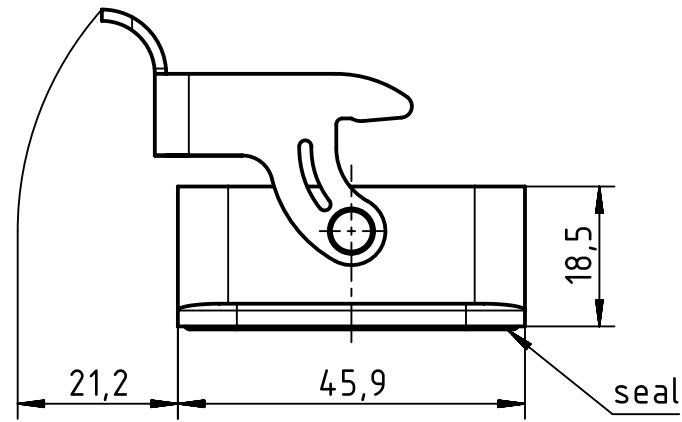

1 2 3 4 5 6

A

B

C

D

panel cut out

A-A

	All rights reserved Department EL PD HARTING Electric GmbH & Co. KG D-32339 Espelkamp	All Dimensions in mm Original Size DIN A4		Scale 1:1	Free size tol.	Ref. Sub. TB 09 12 708 0301 v. 06.04.10	
		Created by RULLKOETTER	Inspected by SCHNIEDER	Standardisation RUETERA	Date 2017-10-10	State Final Release	
Title Han Q 8/0-agg Metall RoHS konform						Doc-Key / ECM-Nr. 100086280/UGD/005/A 500000126301	
Type TB				Number 09 12 708 0301		Rev. A	Page 1/1