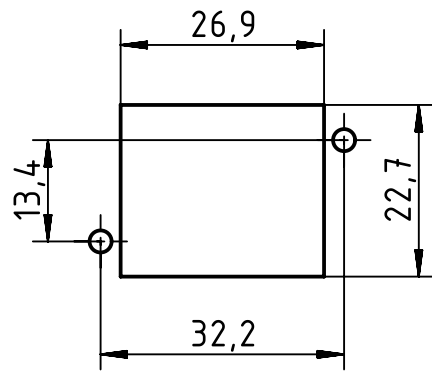

1 2 3 4 5 6

A

B

C

D

panel cut out

A-A

	All rights reserved Department EL PD HARTING Electric GmbH & Co. KG D-32339 Espelkamp	All Dimensions in mm Original Size DIN A4		Scale 1:1	Free size tol.	Ref. Sub. TB 09 12 708 0301 v. 06.04.10	
		Created by RULLKOETTER	Inspected by SCHNIEDER	Standardisation RUETERA	Date 2017-10-10	State Final Release	
Title Han Q 8/0-agg Metall RoHS konform						Doc-Key / ECM-Nr. 100086280/UGD/005/A 500000126301	
Type TB				Number 09 12 708 0301		Rev. A	Page 1/1