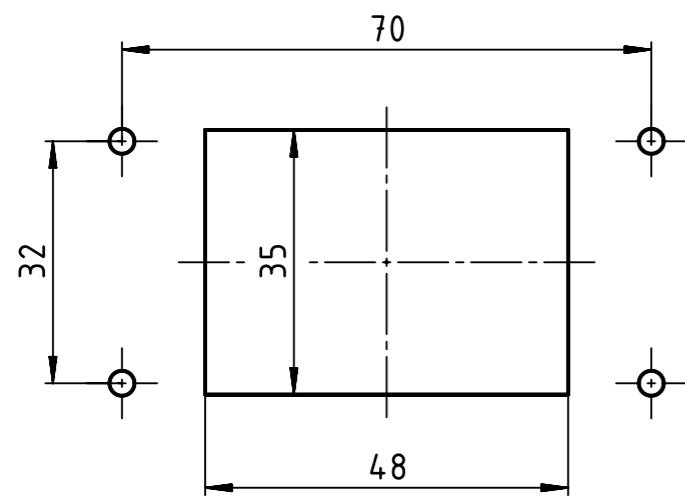

panel cut out

	All Dimensions in mm Original Size DIN A3		Scale 1:1	Free size tol.		Ref.
	All rights reserved Department EL PD		Created by 100887	Inspected by GERB	Standardisation	Date 2021-08-30
HARTING D-32339 Espelkamp		Title Han 6B-HBM-SL Snap Cap			Doc-Key / ECM-Nr. 100601205/UGD/000/E 500000198777	
		Type TB	Number 09 30 006 1306		Rev. E	Page 1/1