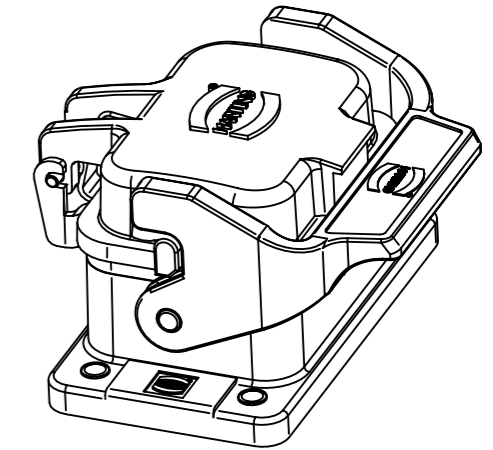

panel cut out

	All Dimensions in mm Original Size DIN A3		Scale 1:1	Free size tol.		Ref.
	All rights reserved Department EL PD		Created by 100887	Inspected by GERB	Standardisation	Date 2021-08-30
HARTING D-32339 Espelkamp		Title Han 6B-HBM-SL Snap Cap			Doc-Key / ECM-Nr. 100601205/UGD/000/E 500000198777	
		Type TB	Number 09 30 006 1306		Rev. E	Page 1/1