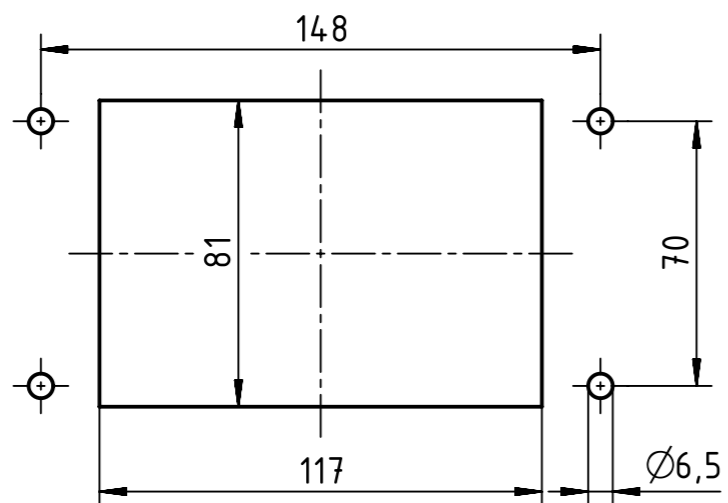

panel cut out

① enclosed separately

	All rights reserved Department EL PD - CN HARTING (Zhuhai) Manufacturing Co., Ltd. 519085 Zhuhai, China	All Dimensions in mm Original Size DIN A3		Scale 1:2	Free size tol.	Ref. Sub.
		Created by LONGL	Inspected by WENE	Standardisation SCHMIDTM	Date 2016-08-12	State Final Release
Title Han B Base Panel Ex i for SL with Plastic Cover		Type TB	Number 09 36 048 0301	Rev. A	Page 1/1	