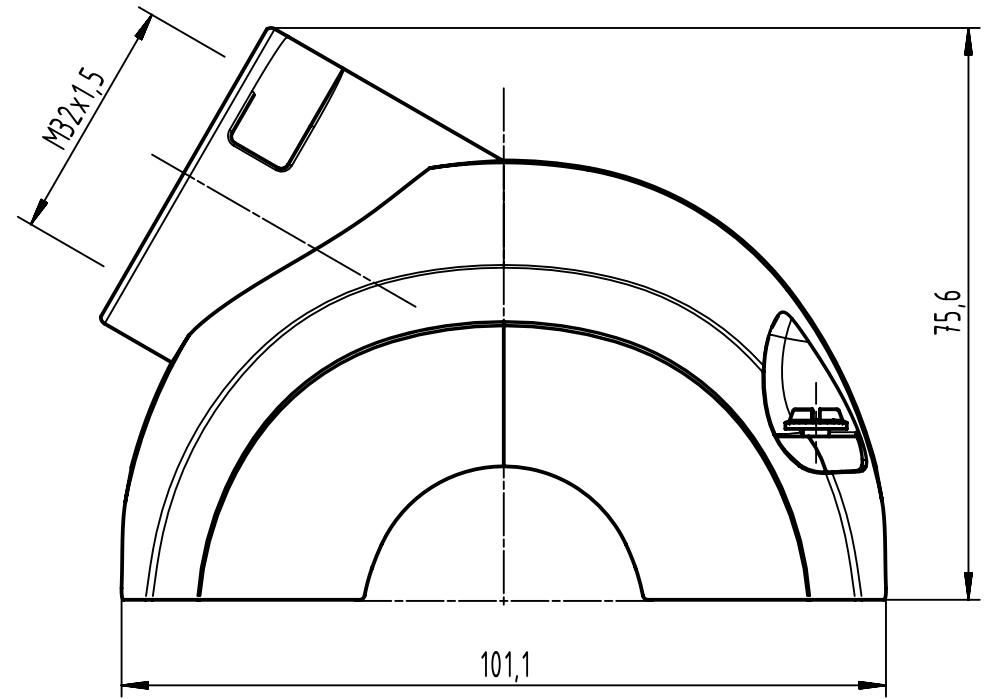

1 2 3 4 5 6

A

B

C

D

range of delivery: shell with M4 screws, washers and seals  
to mount on carrier hood

	All Dimensions in mm Original Size DIN A4		Scale 1:1	Free size tol.		Ref.	
						Sub.	
	All rights reserved		Created by HELLMANN	Inspected by GERB	Standardisation	Date 2021-11-15	
	Department EL PD					State Final Release	
HARTING			Title Han-Yellock 60M-hood-M32 side entry			Doc-Key / ECM-Nr. 100529660/UGD/001/C 500000204282	
D-32339 Espelkamp			Type TB	Number 11 13 600 1502			
						Rev. C	Page 1/1