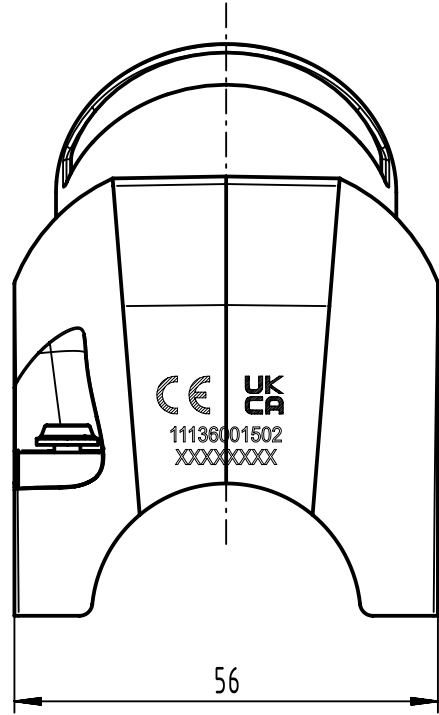

1 2 3 4 5 6

A

B

C

D

range of delivery: shell with M4 screws, washers and seals  
to mount on carrier hood

	All Dimensions in mm Original Size DIN A4		Scale 1:1	Free size tol.		Ref.	
						Sub.	
	All rights reserved		Created by HELLMANN	Inspected by GERB	Standardisation	Date 2021-11-15	
	Department EL PD					State Final Release	
HARTING			Title Han-Yellock 60M-hood-M32 side entry			Doc-Key / ECM-Nr. 100529660/UGD/001/C 500000204282	
D-32339 Espelkamp			Type TB	Number 11 13 600 1502			
						Rev. C	Page 1/1