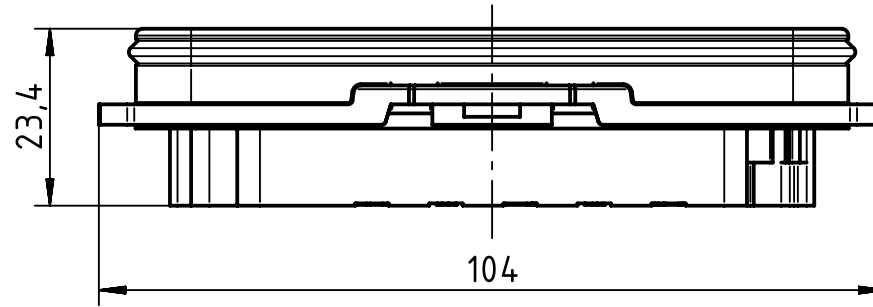

panel cut out  
(1:2)

range of delivery: housing bulkhead mounting with gasket

	All rights reserved Department EL PD - DE	All Dimensions in mm Original Size DIN A4		Scale 1:1	Free size tol.	Ref. Sub. TB 11 12 600 0301 v. 23.03.10	
		Created by HOLLERT	Inspected by RIEPE	Standardisation SCHMIDTM	Date 2013-07-03	State Final Release	
HARTING Electric GmbH & Co. KG D-32339 Espelkamp		Title Han-Yellock 60 M bulkhead housing				Doc-Key / ECM-Nr. 100540343/UGD/005/A 500000062651	
		Type TB	Number 11 13 600 0301			Rev. A	Page 1/1