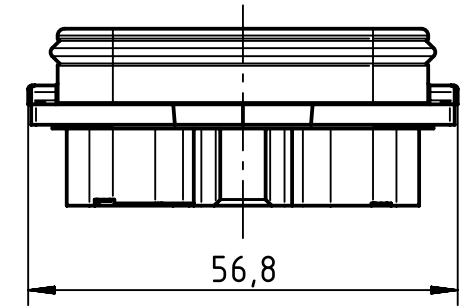

panel cut out  
(1:2)

range of delivery: housing bulkhead mounting with gasket

	All rights reserved Department EL PD - DE	All Dimensions in mm Original Size DIN A4		Scale 1:1	Free size tol.	Ref. Sub. TB 11 12 600 0301 v. 23.03.10	
		Created by HOLLERT	Inspected by RIEPE	Standardisation SCHMIDTM	Date 2013-07-03	State Final Release	
HARTING Electric GmbH & Co. KG D-32339 Espelkamp		Title Han-Yellock 60 M bulkhead housing				Doc-Key / ECM-Nr. 100540343/UGD/005/A 500000062651	
		Type TB	Number 11 13 600 0301			Rev. A	Page 1/1