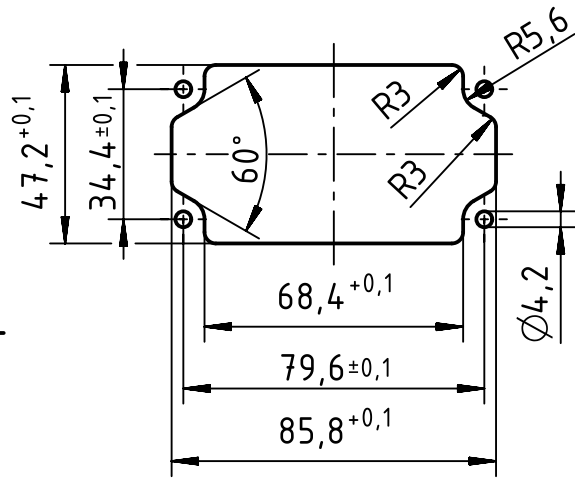

panel cut out  
(1:2)

range of delivery: housing bulkhead mounting with gasket

	All rights reserved Department EL PD - DE	All Dimensions in mm Original Size DIN A4		Scale 1:1	Free size tol.	Ref. Sub. TB 11 12 600 0301 v. 23.03.10	
		Created by HOLLERT	Inspected by RIEPE	Standardisation SCHMIDTM	Date 2013-07-03	State Final Release	
HARTING Electric GmbH & Co. KG D-32339 Espelkamp		Title Han-Yellock 60 M bulkhead housing				Doc-Key / ECM-Nr. 100540343/UGD/005/A 500000062651	
		Type TB	Number 11 13 600 0301			Rev. A	Page 1/1