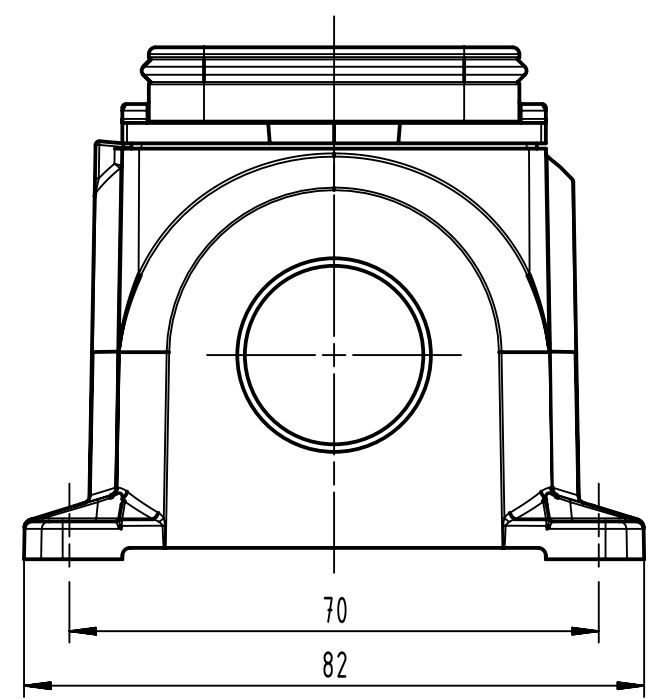

1 2 3 4 5 6

A

B

C

D

	All Dimensions in mm Original Size DIN A4		Scale 1:1	Free size tol.		Ref.
						Sub.
	All rights reserved		Created by HELLMANN	Inspected by GERB	Standardisation	Date 2023-01-17
	Department EL PD					State Final Release
HARTING			Title Han Yellock 30HSM 1xM25 with bulkhead h.			Doc-Key / ECM-Nr. 100225732/UGD/002/B 500000235067
D-32339 Espelkamp			Type TB	Number 11 12 300 1211		
						Page 1/1