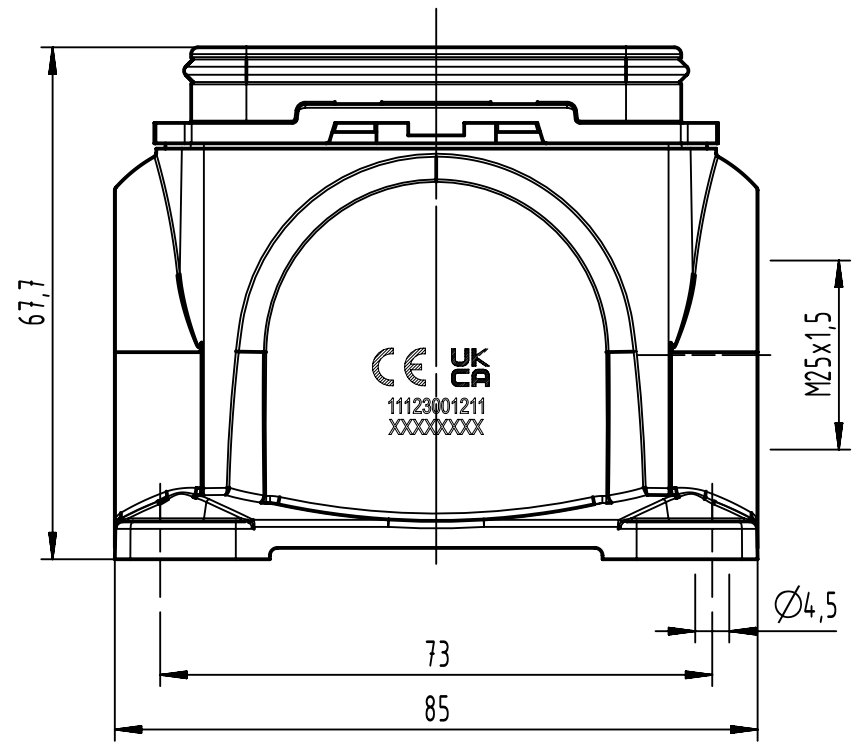

1 2 3 4 5 6

A

B

C

D

	All Dimensions in mm Original Size DIN A4		Scale 1:1	Free size tol.		Ref.
						Sub.
	All rights reserved		Created by HELLMANN	Inspected by GERB	Standardisation	Date 2023-01-17
	Department EL PD					State Final Release
HARTING			Title Han Yellock 30HSM 1xM25 with bulkhead h.			Doc-Key / ECM-Nr. 100225732/UGD/002/B 500000235067
D-32339 Espelkamp			Type TB	Number 11 12 300 1211		
						Page 1/1