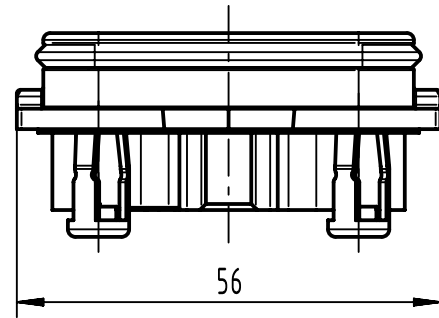

1 2 3 4 5 6

A

B

C

D

panel cut out

(1:2)

range of delivery: housing bulkhead mounting with gasket and molly bolts

	All Dimensions in mm Original Size DIN A4	Scale 1:1		Free size tol.		Ref.	
						Sub.	
	All rights reserved Department EL PD	Created by HELLMANN	Inspected by GERB	Standardisation	Date 2022-02-15	State Final Release	
		Title Han-Yellock 30M-HBM (w. Molly Bolts)					Doc-Key / ECM-Nr. 100540322/UGD/001/B 500000211702
HARTING D-32339 Espelkamp		Type TB	Number 11 13 300 0302			Rev. B	Page 1/1