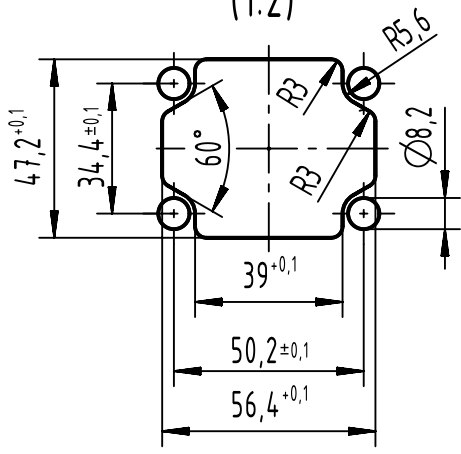

1 2 3 4 5 6

A

B

C

D

panel cut out

(1:2)

range of delivery: housing bulkhead mounting with gasket and molly bolts

	All Dimensions in mm Original Size DIN A4	Scale 1:1		Free size tol.		Ref.	
						Sub.	
	All rights reserved Department EL PD	Created by HELLMANN	Inspected by GERB	Standardisation	Date 2022-02-15	State Final Release	
		Title Han-Yellock 30M-HBM (w. Molly Bolts)					Doc-Key / ECM-Nr. 100540322/UGD/001/B 500000211702
HARTING D-32339 Espelkamp		Type TB	Number 11 13 300 0302			Rev. B	Page 1/1