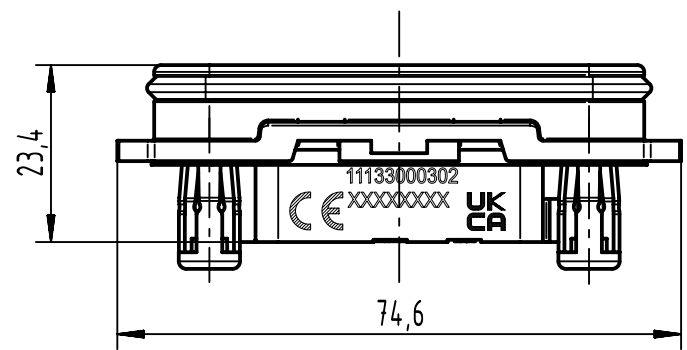

1 2 3 4 5 6

A

B

C

D

panel cut out

(1:2)

range of delivery: housing bulkhead mounting with gasket and molly bolts

	All Dimensions in mm Original Size DIN A4	Scale 1:1		Free size tol.		Ref.	
						Sub.	
	All rights reserved Department EL PD	Created by HELLMANN	Inspected by GERB	Standardisation	Date 2022-02-15	State Final Release	
		Title Han-Yellock 30M-HBM (w. Molly Bolts)					Doc-Key / ECM-Nr. 100540322/UGD/001/B 500000211702
HARTING D-32339 Espelkamp		Type TB	Number 11 13 300 0302			Rev. B	Page 1/1