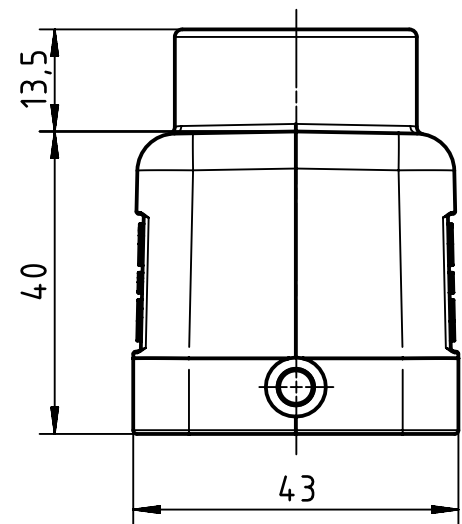

A

B

C

D

	All Dimensions in mm Original Size DIN A4		Scale 1:1	Free size tol.		Ref.
						Sub.
	All rights reserved		Created by HELLMANN	Inspected by GERB	Standardisation TIEMANNA	Date 2019-12-17
	Department EL PD					State Final Release
HARTING Electric GmbH & Co. KG D-32339 Espelkamp			Title Han B Hood Top Entry LC 2 Pegs PG 13.5			Doc-Key / ECM-Nr. 10020124.2/UGD/004/E 500000162710
			Type TB	Number 09 30 006 1440		Rev. E
						Page 1/1