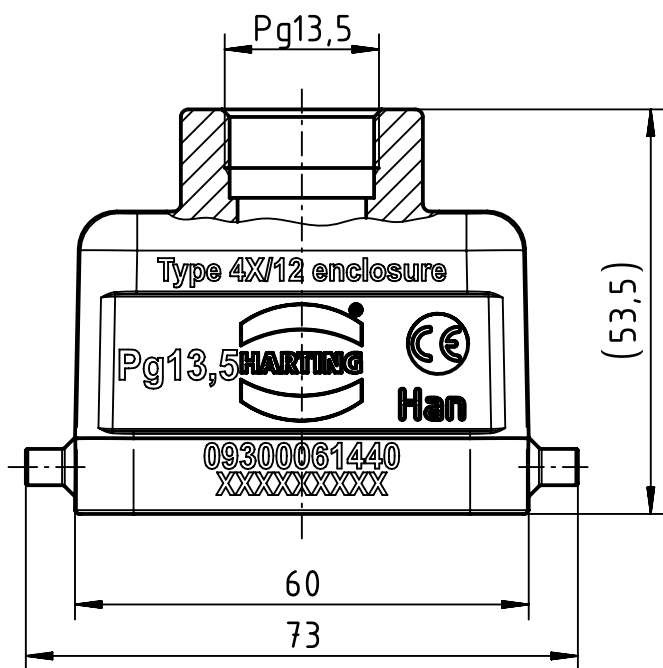

A

B

C

D

	All Dimensions in mm Original Size DIN A4		Scale 1:1	Free size tol.		Ref.
						Sub.
	All rights reserved		Created by HELLMANN	Inspected by GERB	Standardisation TIEMANNA	Date 2019-12-17
	Department EL PD					State Final Release
HARTING Electric GmbH & Co. KG D-32339 Espelkamp			Title Han B Hood Top Entry LC 2 Pegs PG 13.5			Doc-Key / ECM-Nr. 10020124.2/UGD/004/E 500000162710
			Type TB	Number 09 30 006 1440		Rev. E
						Page 1/1