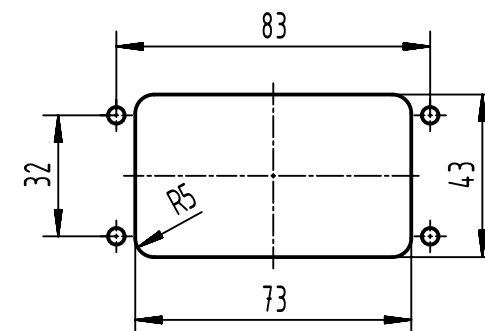

panel cut out  
for assembly from  
the inner side of cabinet

	All Dimensions in mm Original Size DIN A4		Scale 1:2	Free size tol.		Ref.		
						Sub.		
	All rights reserved		Created by SPRENB	Inspected by HERBRECHTSME	Standardisation	Date 2023-06-15	State Final Release	
	Department EL PD		Title Han-Eco 10B-HBM/RA-with DL				Doc-Key / ECM-Nr. 100767891/UGD/001/B 500000243790	
HARTING D-32339 Espelkamp			Type TB	Number 19 43 010 0310			Rev. B	Page 1/1