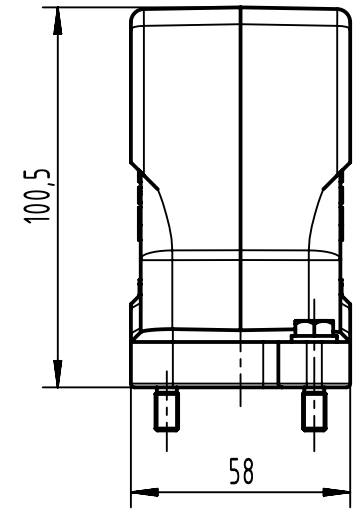

X (2:1)

	All Dimensions in mm Original Size DIN A4		Scale 1:2	Free size tol.		Ref.
						Sub.
	All rights reserved		Created by SPRENB	Inspected by GERB	Standardisation	Date 2021-09-10
	Department EL PD					State Final Release
HARTING D-32339 Espelkamp			Title Han 6HPR Hood Side M25 Screw Lock			Doc-Key / ECM-Nr. 100208608/UGD/004/D 500000201415
			Type TB	Number 19 40 006 0511		Rev. D Page 1/1