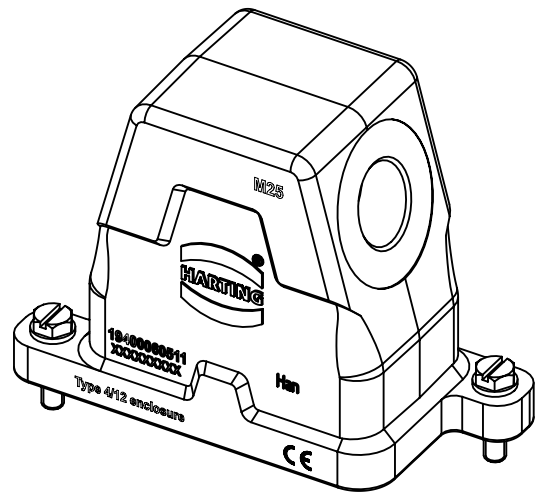

X (2:1)

	All Dimensions in mm Original Size DIN A4		Scale 1:2	Free size tol.		Ref.
						Sub.
	All rights reserved		Created by SPRENB	Inspected by GERB	Standardisation	Date 2021-09-10
	Department EL PD					State Final Release
HARTING D-32339 Espelkamp			Title Han 6HPR Hood Side M25 Screw Lock			Doc-Key / ECM-Nr. 100208608/UGD/004/D 500000201415
			Type TB	Number 19 40 006 0511		Rev. D Page 1/1