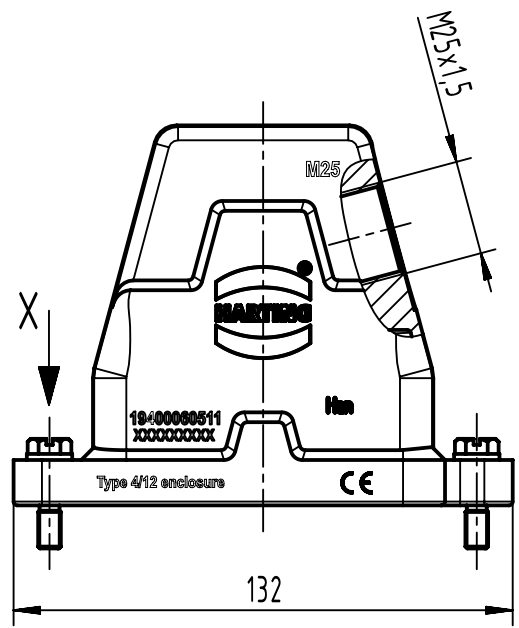

X (2:1)

	All Dimensions in mm Original Size DIN A4		Scale 1:2	Free size tol.		Ref.
						Sub.
	All rights reserved		Created by SPRENB	Inspected by GERB	Standardisation	Date 2021-09-10
	Department EL PD					State Final Release
HARTING D-32339 Espelkamp			Title Han 6HPR Hood Side M25 Screw Lock			Doc-Key / ECM-Nr. 100208608/UGD/004/D 500000201415
			Type TB	Number 19 40 006 0511		Rev. D Page 1/1