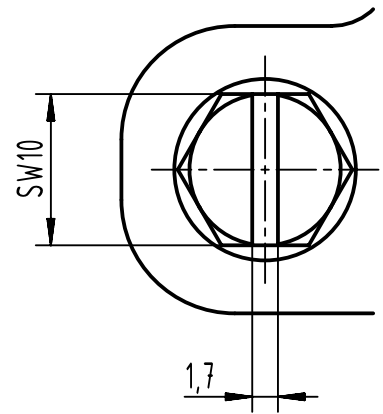

X (2:1)

	All Dimensions in mm Original Size DIN A4		Scale 1:2	Free size tol.		Ref.
						Sub.
	All rights reserved		Created by SPRENB	Inspected by GERB	Standardisation	Date 2021-09-10
	Department EL PD					State Final Release
HARTING D-32339 Espelkamp			Title Han 6HPR Hood Side M25 Screw Lock			Doc-Key / ECM-Nr. 100208608/UGD/004/D 500000201415
			Type TB	Number 19 40 006 0511		Rev. D Page 1/1