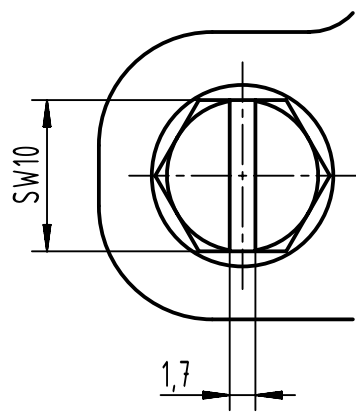

1 2 3 4 5 6

A

B

C

D

X (2:1)

	All Dimensions in mm Original Size DIN A4		Scale 1:2	Free size tol.		Ref.	
						Sub.	
	All rights reserved		Created by SPRENB	Inspected by GERB	Standardisation	Date 2021-09-10	
	Department EL PD					State Final Release	
HARTING			Title Han 6HPR Hood Top Entry M40 Screw lock			Doc-Key / ECM-Nr. 100208614/UGD/004/D 500000201415	
D-32339 Espelkamp			Type TB	Number 19 40 006 0413			
						Rev. D	Page 1/1