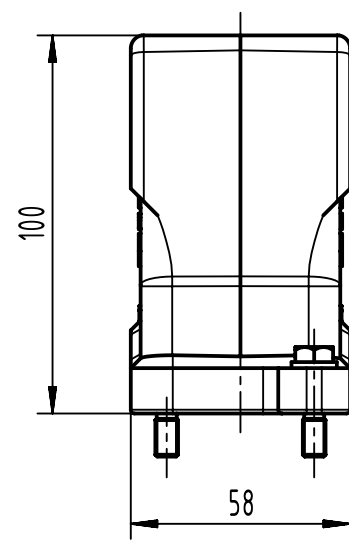

1 2 3 4 5 6

A

B

C

D

X (2:1)

	All Dimensions in mm Original Size DIN A4		Scale 1:2	Free size tol.		Ref.	
						Sub.	
	All rights reserved		Created by SPRENB	Inspected by GERB	Standardisation	Date 2021-09-10	
	Department EL PD					State Final Release	
HARTING			Title Han 6HPR Hood Top Entry M40 Screw lock			Doc-Key / ECM-Nr. 100208614/UGD/004/D 500000201415	
D-32339 Espelkamp			Type TB	Number 19 40 006 0413			
						Rev. D	Page 1/1