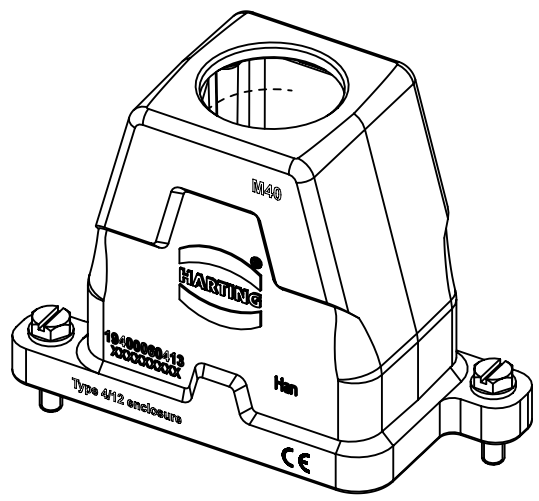

1 2 3 4 5 6

A

B

C

D

X (2:1)

	All Dimensions in mm Original Size DIN A4		Scale 1:2	Free size tol.		Ref.	
						Sub.	
	All rights reserved		Created by SPRENB	Inspected by GERB	Standardisation	Date 2021-09-10	
	Department EL PD					State Final Release	
HARTING			Title Han 6HPR Hood Top Entry M40 Screw lock			Doc-Key / ECM-Nr. 100208614/UGD/004/D 500000201415	
D-32339 Espelkamp			Type TB	Number 19 40 006 0413			
						Rev. D	Page 1/1