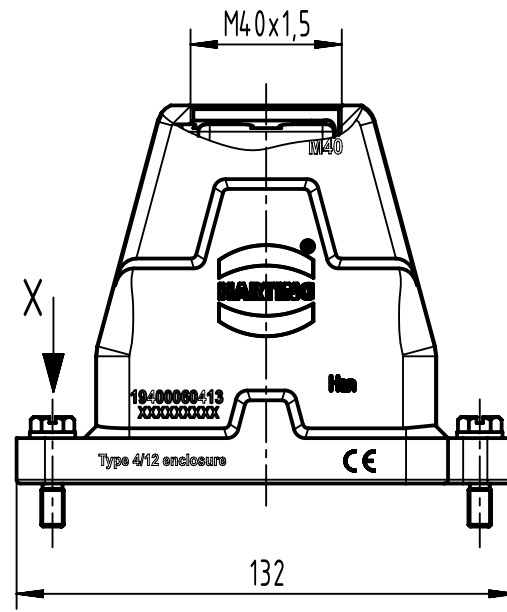

1 2 3 4 5 6

A

B

C

D

X (2:1)

	All Dimensions in mm Original Size DIN A4		Scale 1:2	Free size tol.		Ref.	
						Sub.	
	All rights reserved		Created by SPRENB	Inspected by GERB	Standardisation	Date 2021-09-10	
	Department EL PD					State Final Release	
HARTING			Title Han 6HPR Hood Top Entry M40 Screw lock			Doc-Key / ECM-Nr. 100208614/UGD/004/D 500000201415	
D-32339 Espelkamp			Type TB	Number 19 40 006 0413			
						Rev. D	Page 1/1