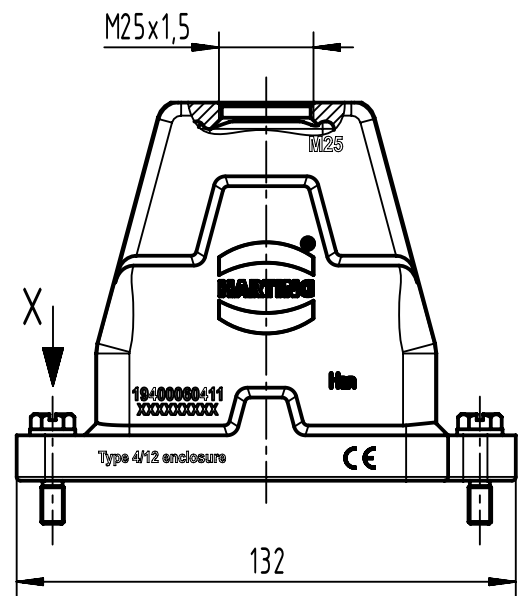

1 2 3 4 5 6

A

B

C

D

X (2:1)

	All Dimensions in mm Original Size DIN A4		Scale 1:2	Free size tol.		Ref.
						Sub.
	All rights reserved		Created by SPRENB	Inspected by GERB	Standardisation	Date 2021-09-10
	Department EL PD					State Final Release
HARTING D-32339 Espelkamp			Title Han 6HPR Hood Top Entry M25 Screw lock			Doc-Key / ECM-Nr. 100208611/UGD/005/D 500000201415
			Type TB	Number 19 40 006 0411		Rev. D Page 1/1