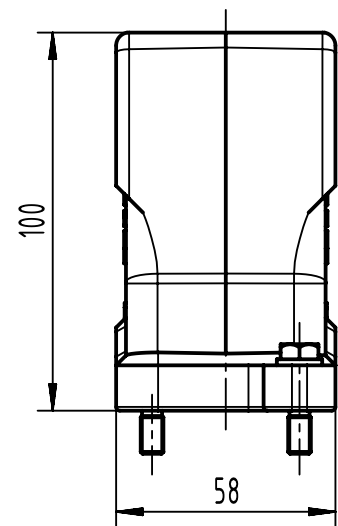

1 2 3 4 5 6

A

B

C

D

X (2:1)

	All Dimensions in mm Original Size DIN A4		Scale 1:2	Free size tol.		Ref.
						Sub.
	All rights reserved		Created by SPRENB	Inspected by GERB	Standardisation	Date 2021-09-10
	Department EL PD					State Final Release
HARTING D-32339 Espelkamp			Title Han 6HPR Hood Top Entry M25 Screw lock			Doc-Key / ECM-Nr. 100208611/UGD/005/D 500000201415
			Type TB	Number 19 40 006 0411		Rev. D Page 1/1