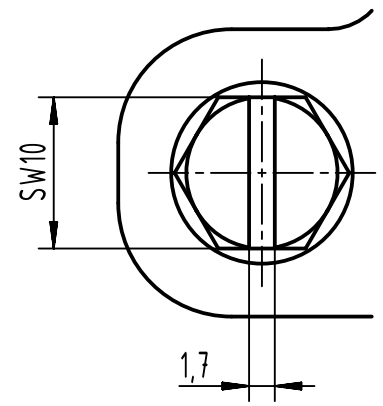

1 2 3 4 5 6

A

B

C

D

X (2:1)

	All Dimensions in mm Original Size DIN A4		Scale 1:2	Free size tol.		Ref.
						Sub.
	All rights reserved		Created by SPRENB	Inspected by GERB	Standardisation	Date 2021-09-10
	Department EL PD					State Final Release
HARTING D-32339 Espelkamp			Title Han 6HPR Hood Top Entry M25 Screw lock			Doc-Key / ECM-Nr. 100208611/UGD/005/D 500000201415
			Type TB	Number 19 40 006 0411		Rev. D Page 1/1