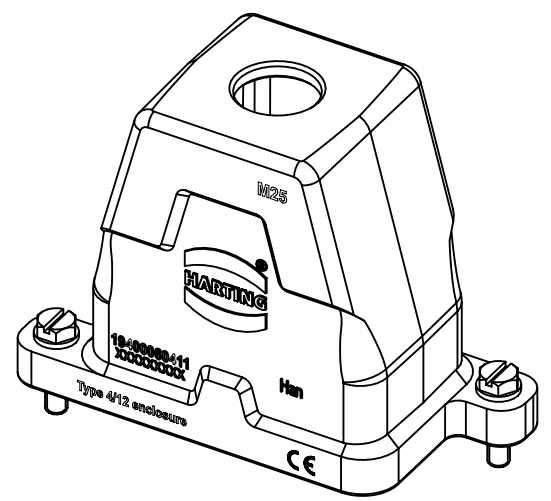

1 2 3 4 5 6

A

B

C

D

X (2:1)

	All Dimensions in mm Original Size DIN A4		Scale 1:2	Free size tol.		Ref.
						Sub.
	All rights reserved		Created by SPRENB	Inspected by GERB	Standardisation	Date 2021-09-10
	Department EL PD					State Final Release
HARTING D-32339 Espelkamp			Title Han 6HPR Hood Top Entry M25 Screw lock			Doc-Key / ECM-Nr. 100208611/UGD/005/D 500000201415
			Type TB	Number 19 40 006 0411		Rev. D Page 1/1