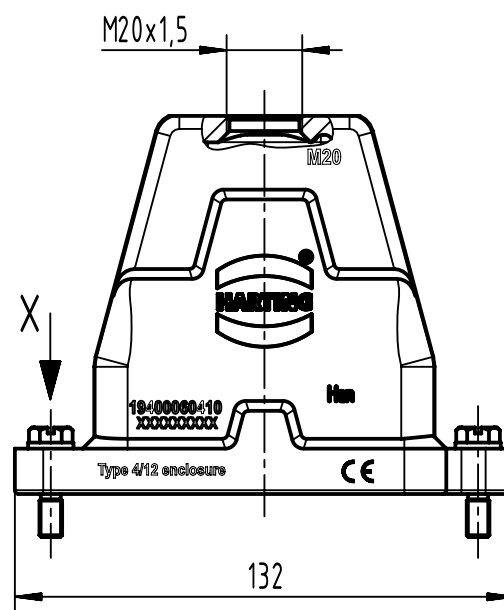

1 2 3 4 5 6

A
B
C
D

X (2:1)

	All Dimensions in mm Original Size DIN A4		Scale 1:2	Free size tol.		Ref.	
						Sub.	
	All rights reserved		Created by SPRENB	Inspected by GERB	Standardisation	Date 2021-09-10	
	Department EL PD					State Final Release	
HARTING			Title Han 6HPR Hood Top Entry M20 Screw lock			Doc-Key / ECM-Nr. 100208629/UGD/004/D 500000201415	
D-32339 Espelkamp			Type TB	Number 19 40 006 0410			
						Rev. D	Page 1/1