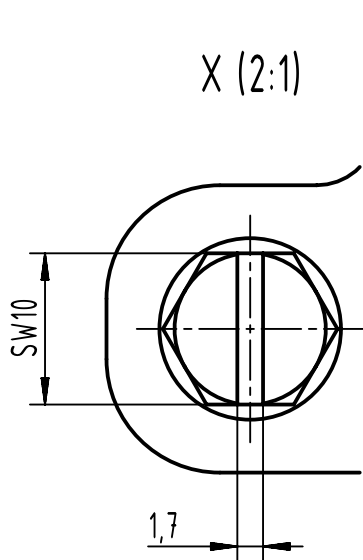

1 2 3 4 5 6

A
B
C
D

X (2:1)

	All Dimensions in mm Original Size DIN A4		Scale 1:2	Free size tol.		Ref.	
						Sub.	
	All rights reserved		Created by SPRENB	Inspected by GERB	Standardisation	Date 2021-09-10	
	Department EL PD					State Final Release	
HARTING			Title Han 6HPR Hood Top Entry M20 Screw lock			Doc-Key / ECM-Nr. 100208629/UGD/004/D 500000201415	
D-32339 Espelkamp			Type TB	Number 19 40 006 0410			
						Rev. D	Page 1/1