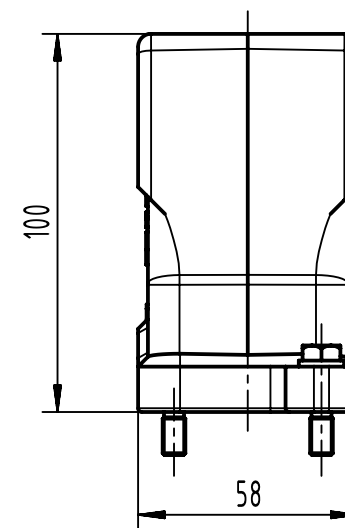

1 2 3 4 5 6

A
B
C
D

X (2:1)

	All Dimensions in mm Original Size DIN A4		Scale 1:2	Free size tol.		Ref.	
						Sub.	
	All rights reserved		Created by SPRENB	Inspected by GERB	Standardisation	Date 2021-09-10	
	Department EL PD					State Final Release	
HARTING			Title Han 6HPR Hood Top Entry M20 Screw lock			Doc-Key / ECM-Nr. 100208629/UGD/004/D 500000201415	
D-32339 Espelkamp			Type TB	Number 19 40 006 0410			
						Rev. D	Page 1/1