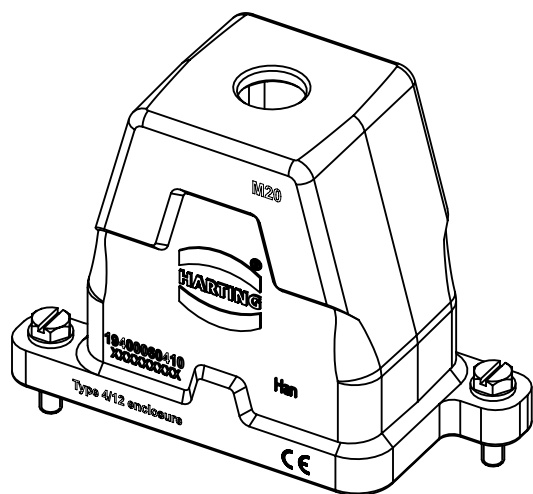

1 2 3 4 5 6

A
B
C
D

X (2:1)

	All Dimensions in mm Original Size DIN A4		Scale 1:2	Free size tol.		Ref.	
						Sub.	
	All rights reserved		Created by SPRENB	Inspected by GERB	Standardisation	Date 2021-09-10	
	Department EL PD					State Final Release	
HARTING			Title Han 6HPR Hood Top Entry M20 Screw lock			Doc-Key / ECM-Nr. 100208629/UGD/004/D 500000201415	
D-32339 Espelkamp			Type TB	Number 19 40 006 0410			
						Rev. D	Page 1/1