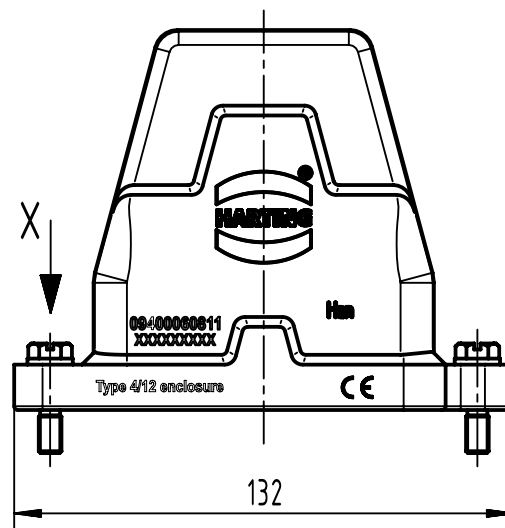

1 2 3 4 5 6

A

B

C

D

X (2:1)

	All Dimensions in mm Original Size DIN A4	Scale 1:2		Free size tol.		Ref.		
		Created by SPRENB		Inspected by GERB		Standardisation		Date 2021-09-10
	All rights reserved		Department EL PD		State Final Release		Doc-Key / ECM-Nr. 100208628/UGD/004/D 500000201415	
	HARTING D-32339 Espelkamp		Title Han 6HPR Hood w/o Pg-Screw lock Type TB		Number 09 40 006 0811		Rev. D Page 1/1	