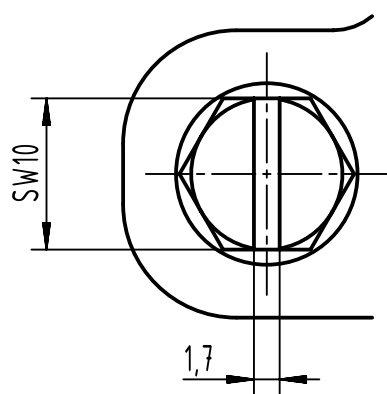

1 2 3 4 5 6

A

B

C

D

X (2:1)

	All Dimensions in mm Original Size DIN A4	Scale 1:2		Free size tol.		Ref.		
		Created by SPRENB		Inspected by GERB		Standardisation		Date 2021-09-10
	All rights reserved		Department EL PD		State Final Release		Doc-Key / ECM-Nr. 100208628/UGD/004/D 500000201415	
	HARTING D-32339 Espelkamp		Title Han 6HPR Hood w/o Pg-Screw lock Type TB		Number 09 40 006 0811		Rev. D Page 1/1	