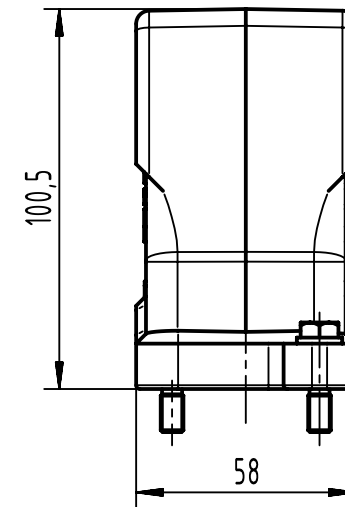

1 2 3 4 5 6

A

B

C

D

X (2:1)

	All Dimensions in mm Original Size DIN A4	Scale 1:2		Free size tol.		Ref.		
		Created by SPRENB		Inspected by GERB		Standardisation		Date 2021-09-10
	All rights reserved		Department EL PD		State Final Release		Doc-Key / ECM-Nr. 100208628/UGD/004/D 500000201415	
	HARTING D-32339 Espelkamp		Title Han 6HPR Hood w/o Pg-Screw lock Type TB		Number 09 40 006 0811		Rev. D Page 1/1	