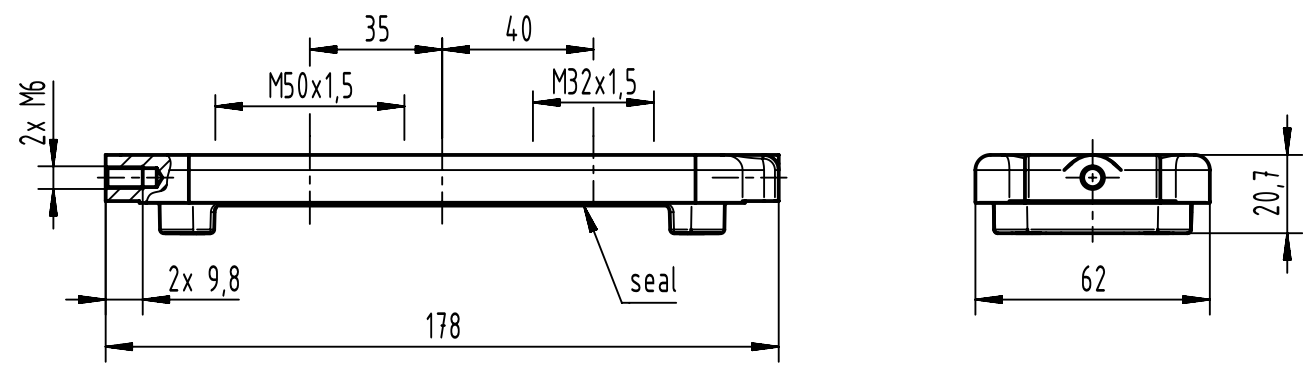

1 2 3 4 5 6

A

B

C

D

	All rights reserved Department EL PD	All Dimensions in mm Original Size DIN A4		Scale 1:2	Free size tol.	Ref.	
		HARTING D-32339 Espelkamp		Created by HOLLERT	Inspected by 100219	Standardisation	Date 2023-06-23
Title Han 24HPR EasyCon cover M50-M32						Doc-Key / ECM-Nr. 101075239/UGD/001/A 500000248051	
Type TB				Number 19 40 024 9920		Rev. A	Page 1/1