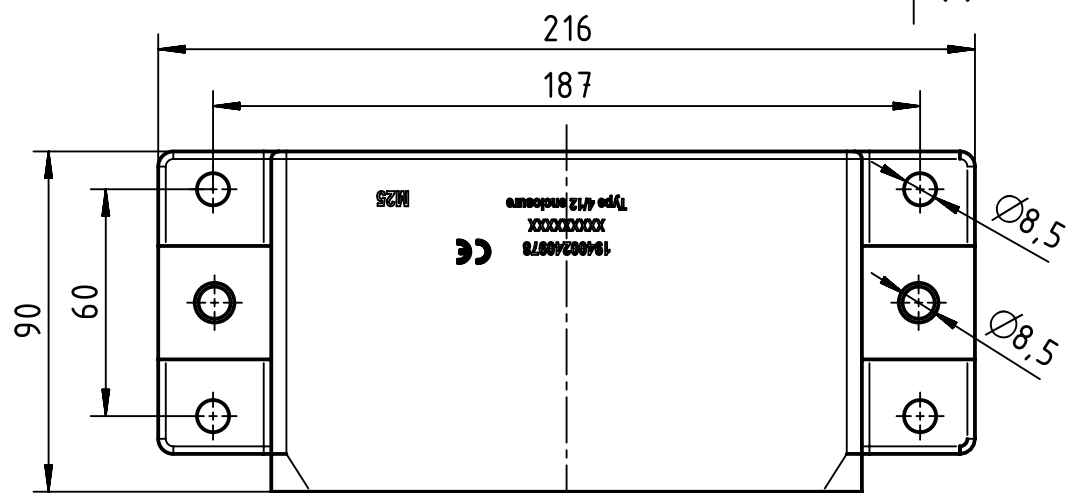

Bulkhead mounting housing 09 40 024 0368 is not included, this must be ordered separately by using the shown angled surface mounting housing.

 All Dimensions in mm Original Size DIN A4	Scale 1:2	Free size tol.		Ref.			
	 All rights reserved Department EL PD		Created by 100887	Inspected by GERB	Standardisation 302077	Date 2021-06-07	State Final Release
HARTING D-32339 Espelkamp		Title Han 24HPR-enlarged-HSM angled-4xM25				Doc-Key / ECM-Nr. 100110336/UGD/008/D 500000196374	
		Type TB	Number 19 40 024 0978			Rev. D	Page 1/1