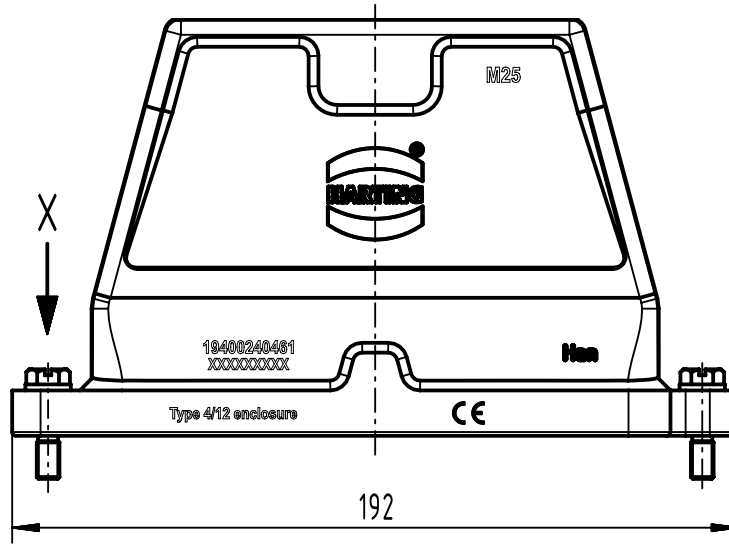

1 2 3 4 5 6

A

B

C

D

X (2:1)

	All Dimensions in mm Original Size DIN A4		Scale 1:2	Free size tol.		Ref.		
						Sub.		
	All rights reserved		Created by SPRENB	Inspected by GERB	Standardisation 302077	Date 2021-05-18	State Final Release	
	Department EL PD		Title Han 24HPR Hood TE 3xM25 Screw Lock				Doc-Key / ECM-Nr. 100201955/UGD/004/C 500000190688	
HARTING D-32339 Espelkamp			Type TB	Number 19 40 024 0461			Rev. C	Page 1/1