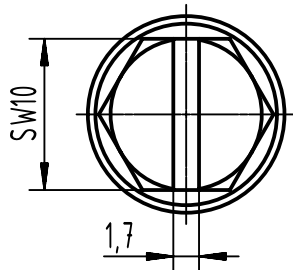

1 2 3 4 5 6

A

B

C

D

X (2:1)

	All Dimensions in mm Original Size DIN A4		Scale 1:2	Free size tol.		Ref.		
						Sub.		
	All rights reserved		Created by SPRENB	Inspected by GERB	Standardisation 302077	Date 2021-05-18	State Final Release	
	Department EL PD		Title Han 24HPR Hood TE 3xM25 Screw Lock				Doc-Key / ECM-Nr. 100201955/UGD/004/C 500000190688	
HARTING D-32339 Espelkamp			Type TB	Number 19 40 024 0461			Rev. C	Page 1/1