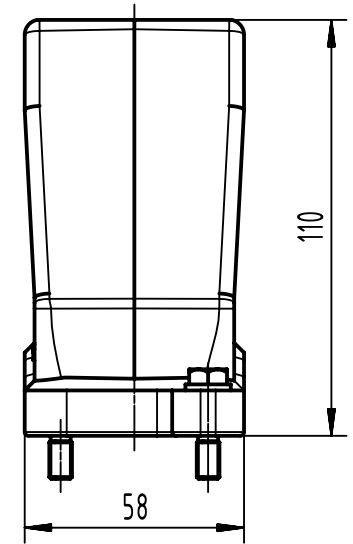

1 2 3 4 5 6

A

B

C

D

X (2:1)

	All Dimensions in mm Original Size DIN A4		Scale 1:2	Free size tol.		Ref.		
						Sub.		
	All rights reserved		Created by SPRENB	Inspected by GERB	Standardisation 302077	Date 2021-05-18	State Final Release	
	Department EL PD		Title Han 24HPR Hood TE 3xM25 Screw Lock				Doc-Key / ECM-Nr. 100201955/UGD/004/C 500000190688	
HARTING D-32339 Espelkamp			Type TB	Number 19 40 024 0461			Rev. C	Page 1/1