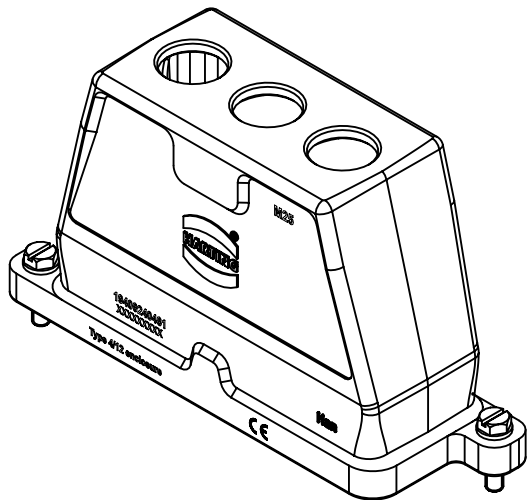

1 2 3 4 5 6

A

B

C

D

X (2:1)

	All Dimensions in mm Original Size DIN A4		Scale 1:2	Free size tol.		Ref.		
						Sub.		
	All rights reserved		Created by SPRENB	Inspected by GERB	Standardisation 302077	Date 2021-05-18	State Final Release	
	Department EL PD		Title Han 24HPR Hood TE 3xM25 Screw Lock				Doc-Key / ECM-Nr. 100201955/UGD/004/C 500000190688	
HARTING D-32339 Espelkamp			Type TB	Number 19 40 024 0461			Rev. C	Page 1/1