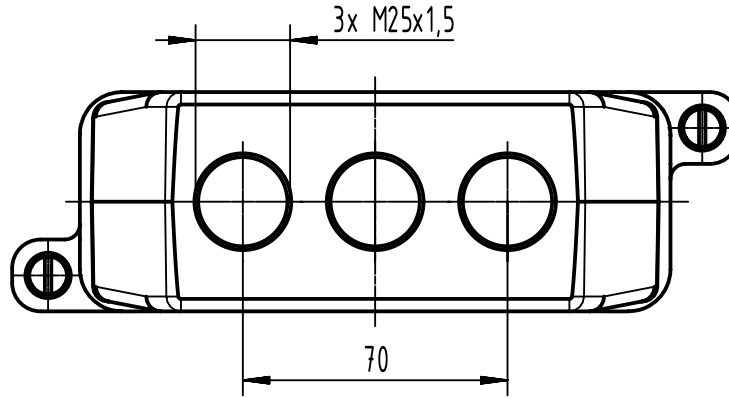

1 2 3 4 5 6

A

B

C

D

X (2:1)

	All Dimensions in mm Original Size DIN A4		Scale 1:2	Free size tol.		Ref.		
						Sub.		
	All rights reserved		Created by SPRENB	Inspected by GERB	Standardisation 302077	Date 2021-05-18	State Final Release	
	Department EL PD		Title Han 24HPR Hood TE 3xM25 Screw Lock				Doc-Key / ECM-Nr. 100201955/UGD/004/C 500000190688	
HARTING D-32339 Espelkamp			Type TB	Number 19 40 024 0461			Rev. C	Page 1/1