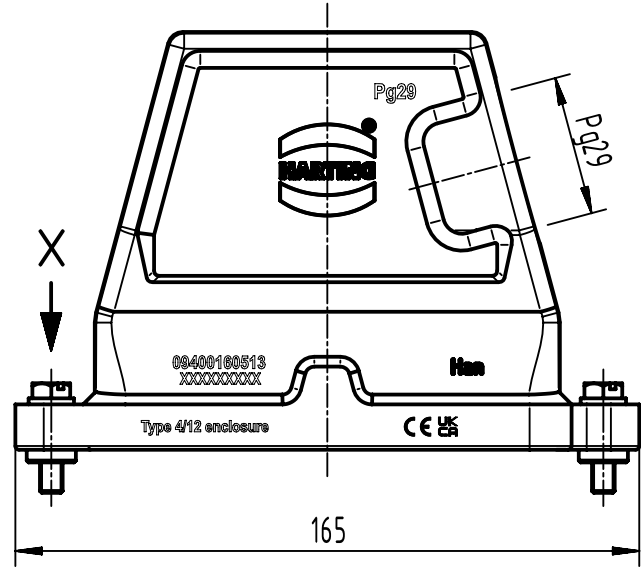

1 2 3 4 5 6

A

B

C

D

X (2:1)

	All rights reserved Department EL PD	All Dimensions in mm Original Size DIN A4		Scale 1:2	Free size tol.	Ref. Sub.
		HARTING D-32339 Espelkamp	Created by HELLMANN	Inspected by 3236	Standardisation	Date 2023-10-12
Title Han 16 HPR Hood Side Entry PG 29 Screw L						Doc-Key / ECM-Nr. 100214.997/UGD/004/D 500000255099
Type TB				Number 09 40 016 0513		Rev. D
						Page 1/1