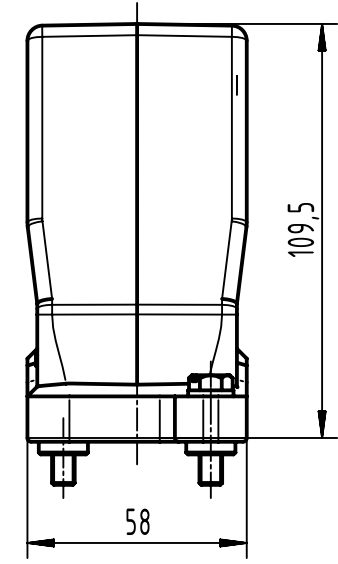

1 2 3 4 5 6

A

B

C

D

X (2:1)

	All rights reserved Department EL PD	All Dimensions in mm Original Size DIN A4		Scale 1:2	Free size tol.	Ref. Sub.
		HARTING D-32339 Espelkamp	Created by HELLMANN	Inspected by 3236	Standardisation	Date 2023-10-12
Title Han 16 HPR Hood Side Entry PG 29 Screw L						Doc-Key / ECM-Nr. 100214.997/UGD/004/D 500000255099
Type TB				Number 09 40 016 0513		Rev. D
						Page 1/1