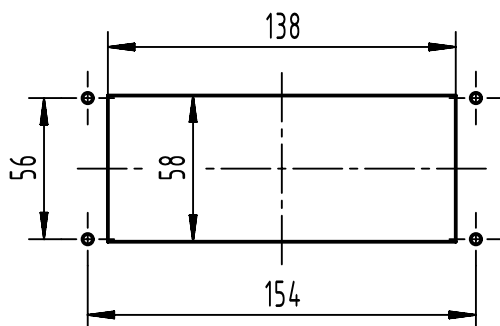

panel cut out (1:3)

	All rights reserved Department EL PD	All Dimensions in mm Original Size DIN A4		Scale 1:2	Free size tol.	Ref. Sub.
		Created by ZENG D	Inspected by LUOK	Standardisation 302077	Date 2020-10-19	State Final Release
HARTING (Zhuhai) Manufacturing Co., Ltd. 519085 Zhuhai, China		Title Han 24EMC/B HSE M40 PFT DL			Doc-Key / ECM-Nr. 100916078/UGD/001/A 500000181239	
		Type TB	Number 19 62 824 1142		Rev. A	Page 1/1