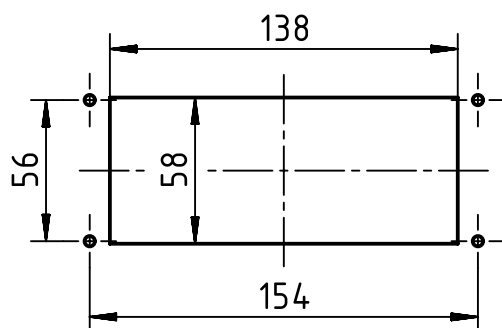

panel cut out (1:3)

	All rights reserved Department EL PD	All Dimensions in mm Original Size DIN A4		Scale 1:2	Free size tol.	Ref. Sub.
		Created by ZENG D	Inspected by LUOK	Standardisation SCHMIDTM	Date 2018-08-24	State Final Release
HARTING (Zhuhai) Manufacturing Co., Ltd. 519085 Zhuhai, China		Title Han 24EMC/B HTE M32 PFT DL			Doc-Key / ECM-Nr. 100801362/UGD/001/A 500000139096	
		Type TB	Number 19 62 824 1121		Rev. A	Page 1/1