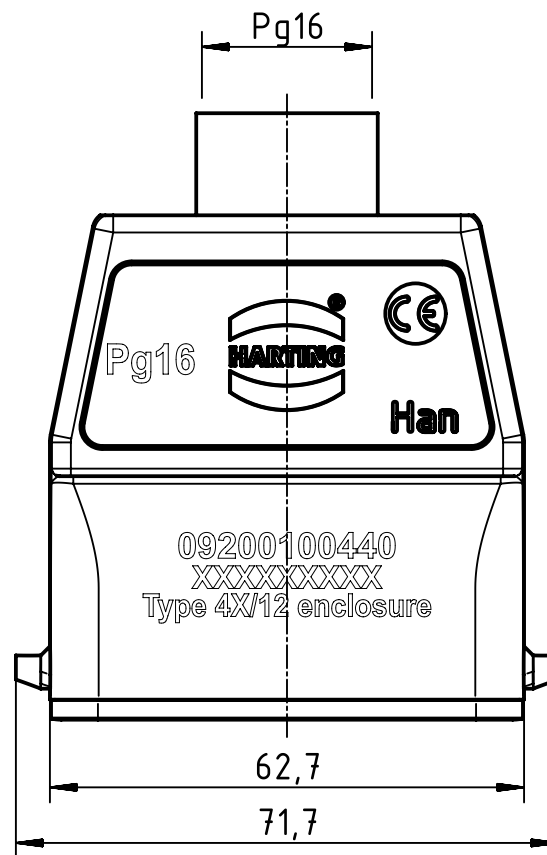

1 2 3 4 5 6

A

B

C

D

	All Dimensions in mm Original Size DIN A4	Scale 1:1		Free size tol.		Ref.			
		Created by RULLKOETTER		Inspected by GERB	Standardisation GARSKE	Date 2019-11-22	State Final Release		
	All rights reserved		Title Han 10A-HTE-HC-for SL-Pg16				Doc-Key / ECM-Nr. 100189384/UGD/004/D 500000160860		
	Department EL PD		Type TB	Number 09 20 010 0440			Rev. D	Page 1/1	
HARTING Electric GmbH & Co. KG D-32339 Espelkamp									