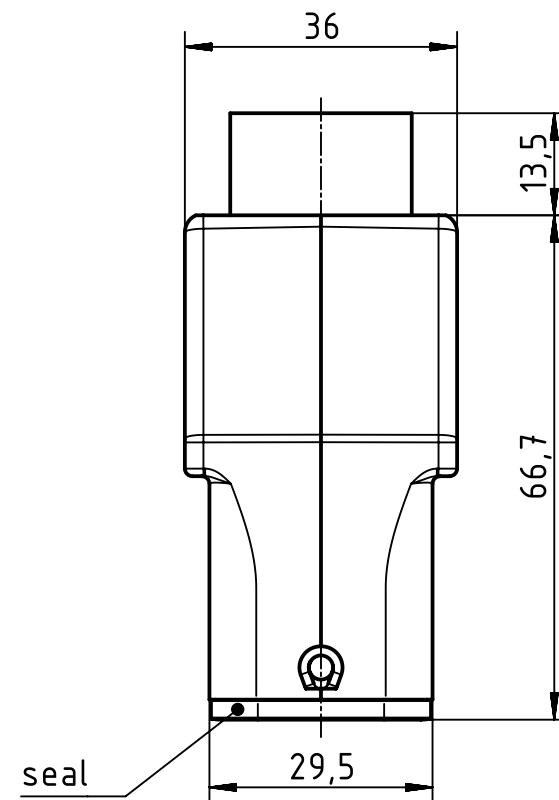

1 2 3 4 5 6

A

B

C

D

	All Dimensions in mm Original Size DIN A4	Scale 1:1		Free size tol.		Ref.			
		Created by RULLKOETTER		Inspected by GERB	Standardisation GARSKE	Date 2019-11-22	State Final Release		
	All rights reserved		Title Han 10A-HTE-HC-for SL-Pg16				Doc-Key / ECM-Nr. 100189384/UGD/004/D 500000160860		
	Department EL PD		Type TB	Number 09 20 010 0440			Rev. D	Page 1/1	
HARTING Electric GmbH & Co. KG D-32339 Espelkamp									