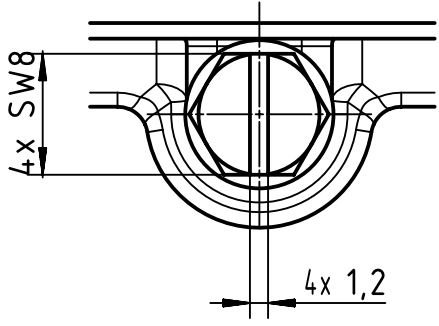

A (2:1)

	All rights reserved Department EL PD	All Dimensions in mm Original Size DIN A4		Scale 1:1	Free size tol.	Ref.
		HARTING D-32339 Espelkamp	Created by 100887	Inspected by GERB	Standardisation 302077	Date 2021-04-28
Title Han EMC 10 Hood Side Entry M40				Doc-Key / ECM-Nr. 100203606/UGD/002/B 500000193954		Rev. B
Type TB				Number 19 62 064 0443		Page 1/1