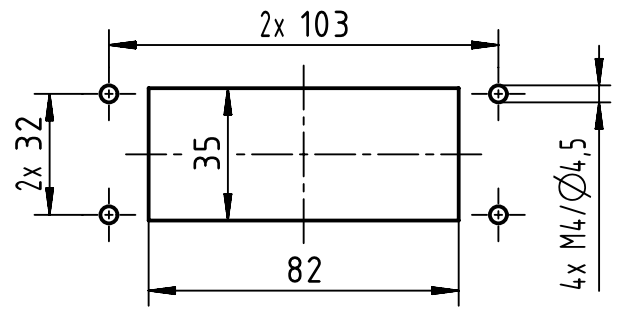

panel cut out (1:2)

	All rights reserved Department EL PD	All Dimensions in mm Original Size DIN A4		Scale 1:1	Free size tol.	Ref.
		Created by WENE	Inspected by LUOK	Standardisation 302077	Date 2021-07-06	State Final Release
HARTING D-32339 Espelkamp		Title Han 16EMC/B-HBM-DL			Doc-Key / ECM-Nr. 100855482/UGD/004/B 500000198654	
		Type TB	Number 09 62 816 2301		Rev. B	Page 1/1