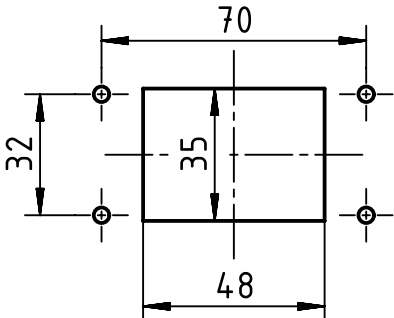

(1:2) panel cut out

	All rights reserved Department EL PD - DE	All Dimensions in mm Original Size DIN A4		Scale 1:1	Free size tol.	Ref.
		HARTING Electric GmbH & Co. KG D-32339 Espelkamp	Created by LONGL	Inspected by WENE	Standardisation TIEMANNA	Date 2017-05-31
Title Han 6EMV/B-agg-LB						Doc-Key / ECM-Nr. 100619550/UGD/001/D 500000120072
Type TB				Number 09 62 806 1301		Rev. D
						Page 1/1