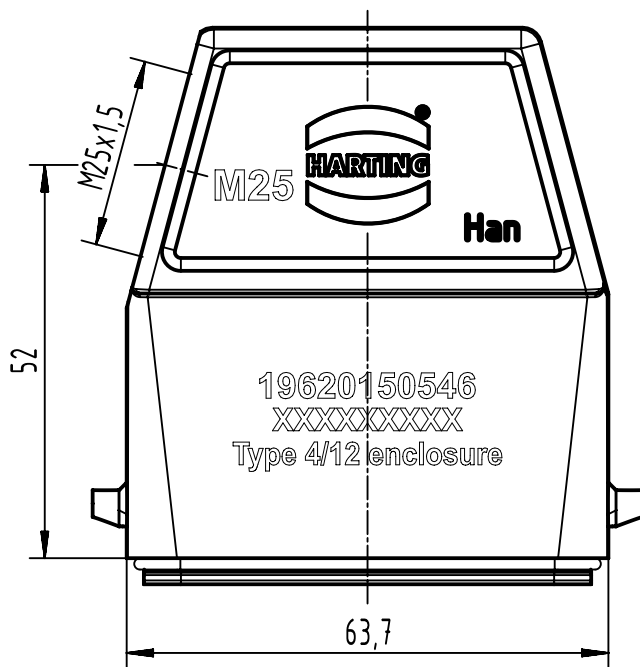

1 2 3 4 5 6

A
B
C
D

 All Dimensions in mm Original Size DIN A4	Scale 1:1	Free size tol.		Ref.		
	 All rights reserved Department EL PD		Created by SPRENB	Inspected by GERB	Standardisation SAP_WFRT	Date 2022-01-25
HARTING D-32339 Espelkamp		Title Han EMC 15 Hood Side Entry M25			Doc-Key / ECM-Nr. 100091995/UGD/006/D 500000203346	
		Type TB	Number 19 62 015 0546		Rev. D	Page 1/1