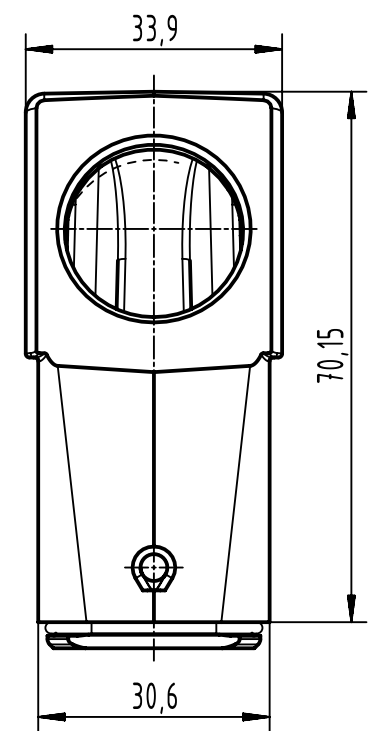

1 2 3 4 5 6

A
B
C
D

 All Dimensions in mm Original Size DIN A4	Scale 1:1	Free size tol.		Ref.		
	 All rights reserved Department EL PD		Created by SPRENB	Inspected by GERB	Standardisation SAP_WFRT	Date 2022-01-25
HARTING D-32339 Espelkamp		Title Han EMC 15 Hood Side Entry M25			Doc-Key / ECM-Nr. 100091995/UGD/006/D 500000203346	
		Type TB	Number 19 62 015 0546		Rev. D	Page 1/1