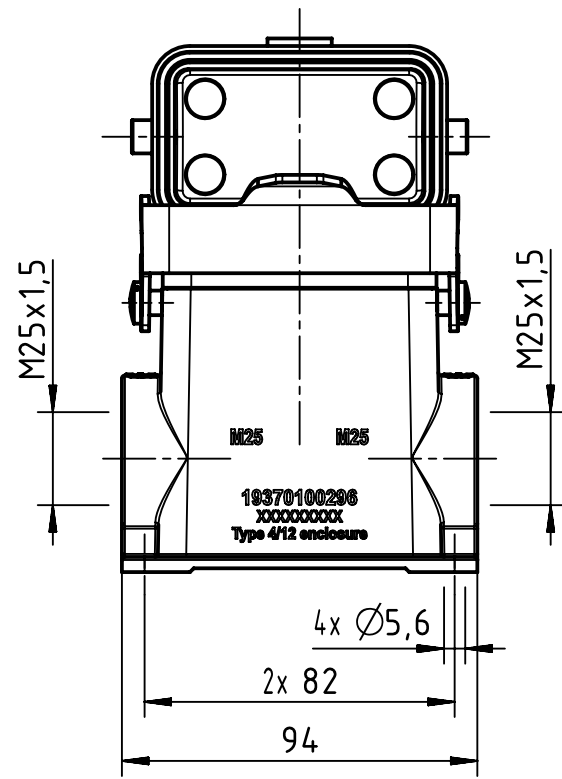

1 2 3 4 5 6

A

B

C

D

	All Dimensions in mm Original Size DIN A4		Scale 1:2	Free size tol.		Ref.		
			Created by 100887	Inspected by GERB	Standardisation	Date 2021-08-30	State Final Release	
All rights reserved Department EL PD		Title Han 10M-asg2-LB-K-M25 (Ak in Al)					Doc-Key / ECM-Nr. 100192093/UGD/004/E 500000198777	
HARTING D-32339 Espelkamp		Type TB			Number 19 37 010 0296		Rev. E	Page 1/1