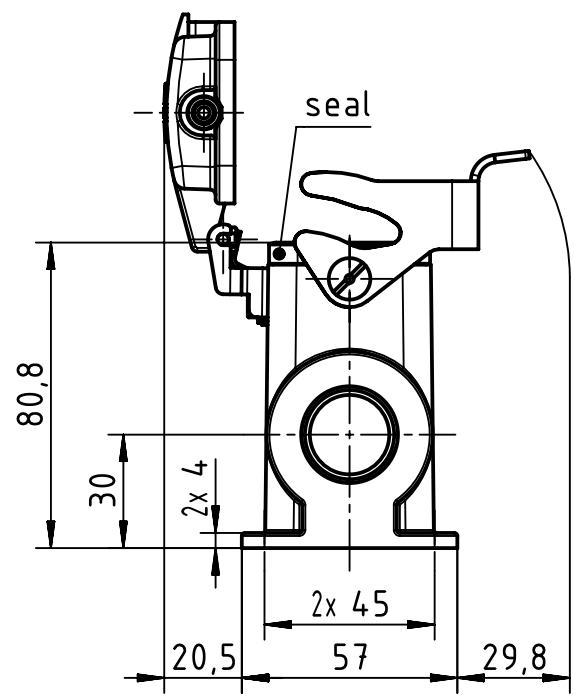

1 2 3 4 5 6

A

B

C

D

	All Dimensions in mm Original Size DIN A4		Scale 1:2	Free size tol.		Ref.		
			Created by 100887	Inspected by GERB	Standardisation	Date 2021-08-30	State Final Release	
All rights reserved Department EL PD		Title Han 10M-asg2-LB-K-M25 (Ak in Al)					Doc-Key / ECM-Nr. 100192093/UGD/004/E 500000198777	
HARTING D-32339 Espelkamp		Type TB			Number 19 37 010 0296		Rev. E	Page 1/1