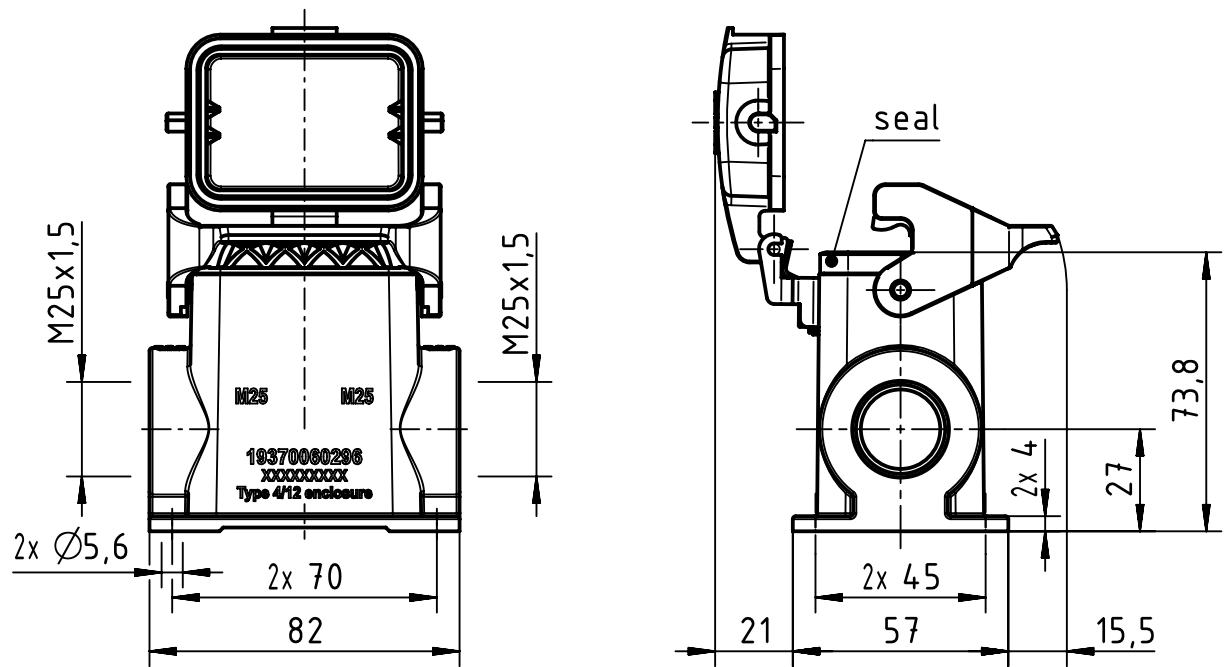

1 2 3 4 5 6

A

B

C

D

	All Dimensions in mm Original Size DIN A4		Scale 1:2	Free size tol.		Ref.	
						Sub.	
	All rights reserved		Created by 100887	Inspected by GERB	Standardisation	Date 2021-08-30	State Final Release
	Department EL PD		Title Han 6M-asg2-LB-K-M25				Doc-Key / ECM-Nr. 100207218/UGD/004/E 500000198777
HARTING D-32339 Espelkamp		Type TB	Number 19 37 006 0296			Rev. E	Page 1/1