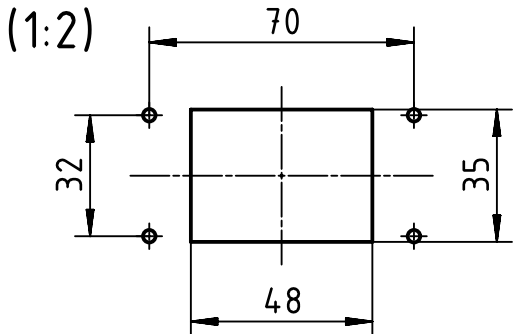

panel cut out

	All Dimensions in mm Original Size DIN A4	Scale 1:1	Free size tol.		Ref.	
	All rights reserved Department EL PD	Created by 100887	Inspected by GERB	Standardisation	Date 2021-08-30	State Final Release
Title Han 6M Base Panel 1 Lever Metal Cover					Doc-Key / ECM-Nr. 100179289/UGD/004/E 500000198777	
HARTING D-32339 Espelkamp		Type TB	Number 09 37 006 0318		Rev. E	Page 1/1