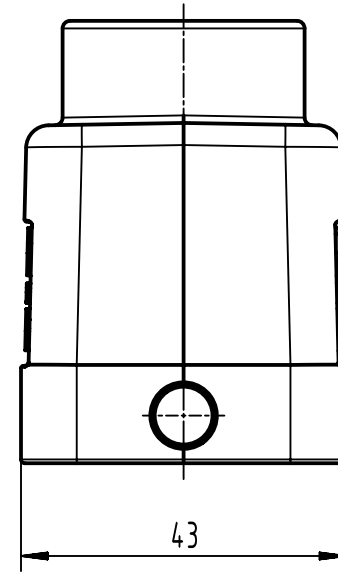

A

B

C

D

	All Dimensions in mm Original Size DIN A4		Scale 1:1	Free size tol.		Ref.	
						Sub.	
	All rights reserved		Created by HELLMANN	Inspected by GERB	Standardisation 302077	Date 2021-07-02	
	Department EL PD					State Final Release	
HARTING			Title Han 10B-HMC-HTE-LC-for SL-M25			Doc-Key / ECM-Nr. 100521540/UGD/002/G 500000198597	
D-32339 Espelkamp			Type TB	Number 19 30 210 1441			
						Rev. G	Page 1/1