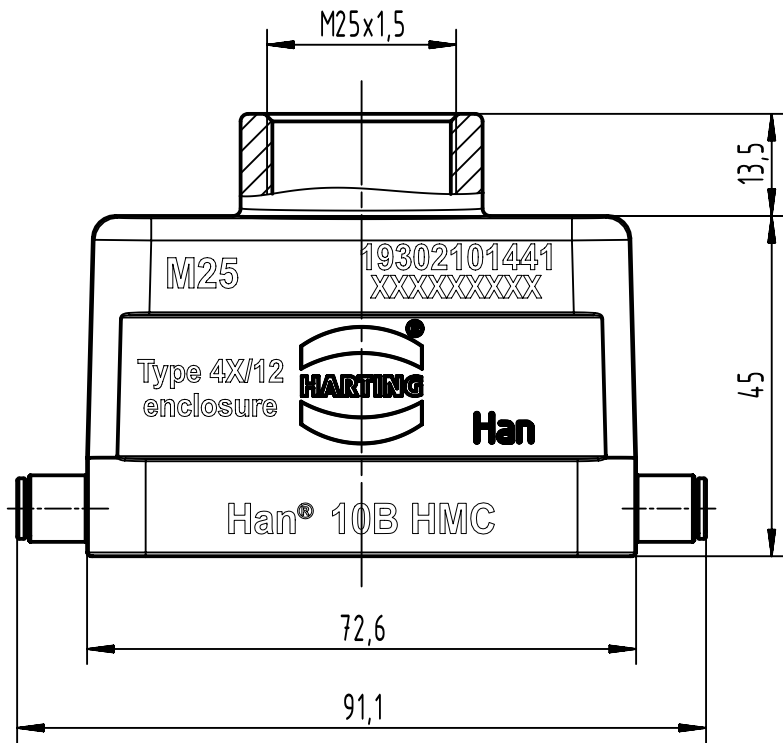

A

B

C

D

	All Dimensions in mm Original Size DIN A4		Scale 1:1	Free size tol.		Ref.	
						Sub.	
	All rights reserved		Created by HELLMANN	Inspected by GERB	Standardisation 302077	Date 2021-07-02	
	Department EL PD					State Final Release	
HARTING			Title Han 10B-HMC-HTE-LC-for SL-M25			Doc-Key / ECM-Nr. 100521540/UGD/002/G 500000198597	
D-32339 Espelkamp			Type TB	Number 19 30 210 1441			
						Rev. G	Page 1/1